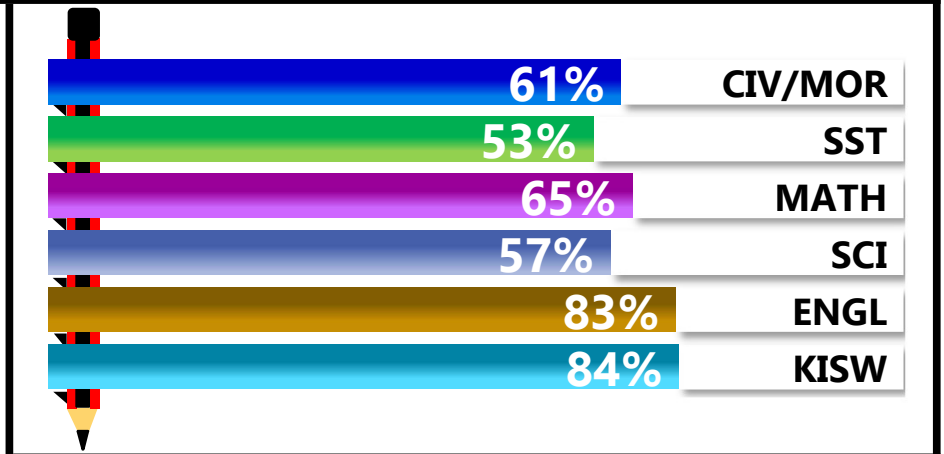

		<h1>LIFEWAY LIGHT</h1>			
REGION: COAST		SCHOOL AVERAGE	201.3	OVERALL GRADE	
DISTRICT: MKURANGA				Category	
BELOW 40					

SUBJECT PERFORMANCE ANALYSIS

SUBJECT NAME	AVG	%	RNK	
KISWAHILI	42.1	84%	1	
ENGLISH	41.3	83%	2	
MATHEMATICS	32.4	65%	3	
CIVIC & MORAL	30.5	61%	4	
SCIENCE	28.7	57%	5	
SOCIAL STUDIES	26.4	53%	6	
BOYS/GIRLS PASS RATE		STD	AVG	%
BOYS		4	0.44	44%
GIRLS		7	0.56	56%