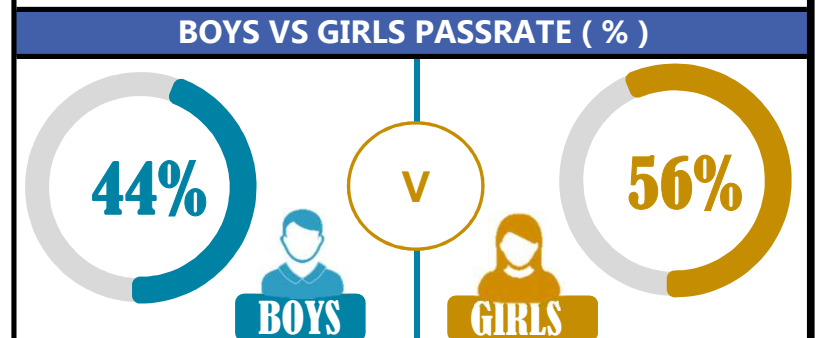

OVERALL GRADE ANALYSIS	NO.	SEATED	%
A	2	11	18%
B	4		36%
C	5		45%
D	0	0	0%
E	0		0%

OVERALL PERFORMANCE ANALYSIS		
REGISTERED	11	100%
SEATED	11	100%
ABSENTEES	0	0%
PASSED	11	100%
FAILED	0	0%